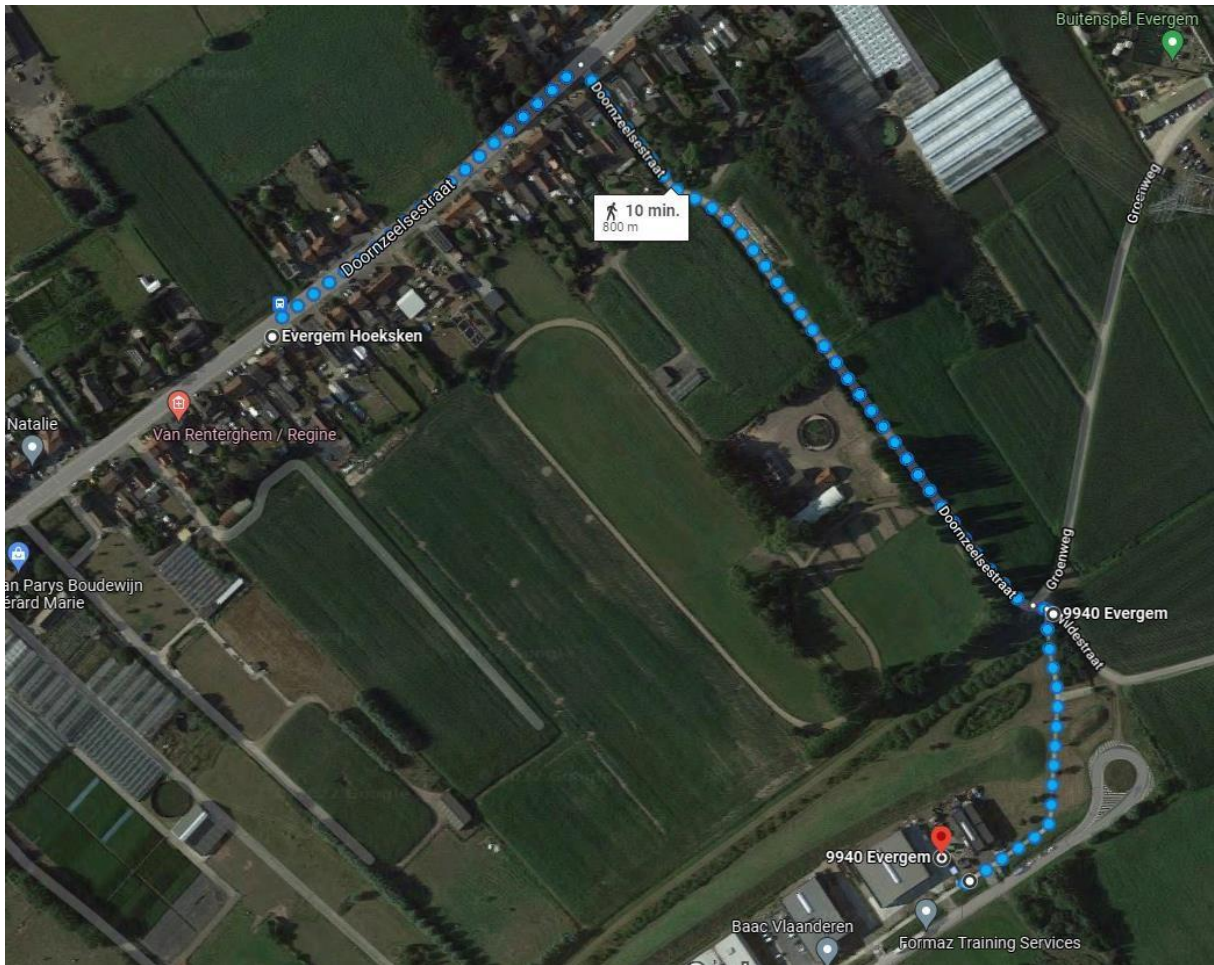

54 Evergem Doornzele - Gent Zuid

maandag-vrijdag schooldagen			maandag-vrijdag schoolvakantie		
u min	bestemming	lijn	u min	bestemming	lijn
5 03	Gent Zuid	54	5 00	Gent Zuid	54
6 01	Gent Zuid	54	6 21	Gent Zuid	54
33	Gent Zuid	54	7 29	Gent Zuid	54
55	Gent Zuid	54	8 01	Gent Zuid	54
7 15	Gent Zuid	54	58	Gent Zuid	54
57	Gent Zuid	54	9 58	Gent Zuid	54
8 32	Gent Zuid	54	11 03	Gent Zuid	54
9 44	Gent Zuid	54	12 05	Gent Zuid	54
10 45	Gent Zuid	54	58	Gent Zuid	54
11 44	Gent Zuid	54	13 58	Gent Zuid	54
12 29	Gent Zuid	54	15 02	Gent Zuid	54
13 13	Gent Zuid	54	16 03	Gent Zuid	54
46	Gent Zuid	54	54	Gent Zuid	54
14 44	Gent Zuid	54	17 59	Gent Zuid	54
15 39	Gent Zuid	54	19 06	Gent Zuid	54
16 42	Gent Zuid	54	20 02 a	Gent Zuid	54
17 01	Gent Zuid	54	21 53 a	Gent Zuid	54
46	Gent Zuid	54			
20 12 a	Gent Zuid	54			
21 56 a	Gent Zuid	54